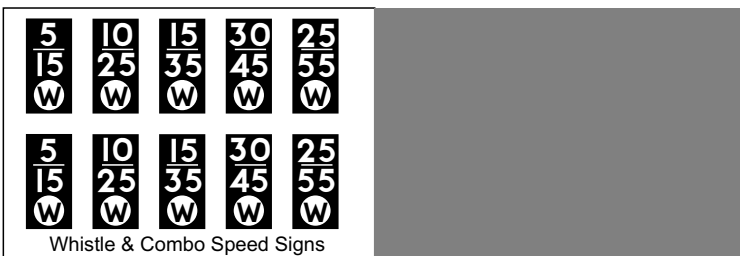

General track side signs used by version regions & era's