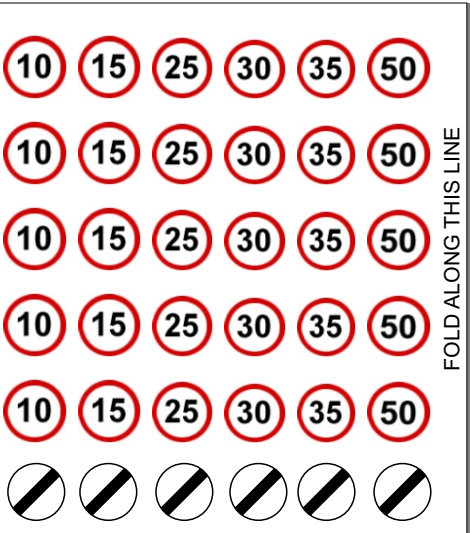

FOLD ALONG THIS LINE

FOLD ALONG THIS LINE

GENERAL
ROAD SIGNS

GLUE
HERE

GLUE
HERE

GLUE
HERE

GLUE
HERE

GLUE
HERE

GLUE
HERE

GLUE
HERE

GLUE
HERE

FOLD ALONG THIS LINE

FOLD ALONG THIS LINE

PRINT ONLY

Wordsworth Model
Railway Kits 2012

CHECK OUT THE VIDEO ON YOUTUBE
FOR CONSTRUCTION TECHNIQUES
VIDEO No 95a, b, c & d

General track side signs used by version regions & era's