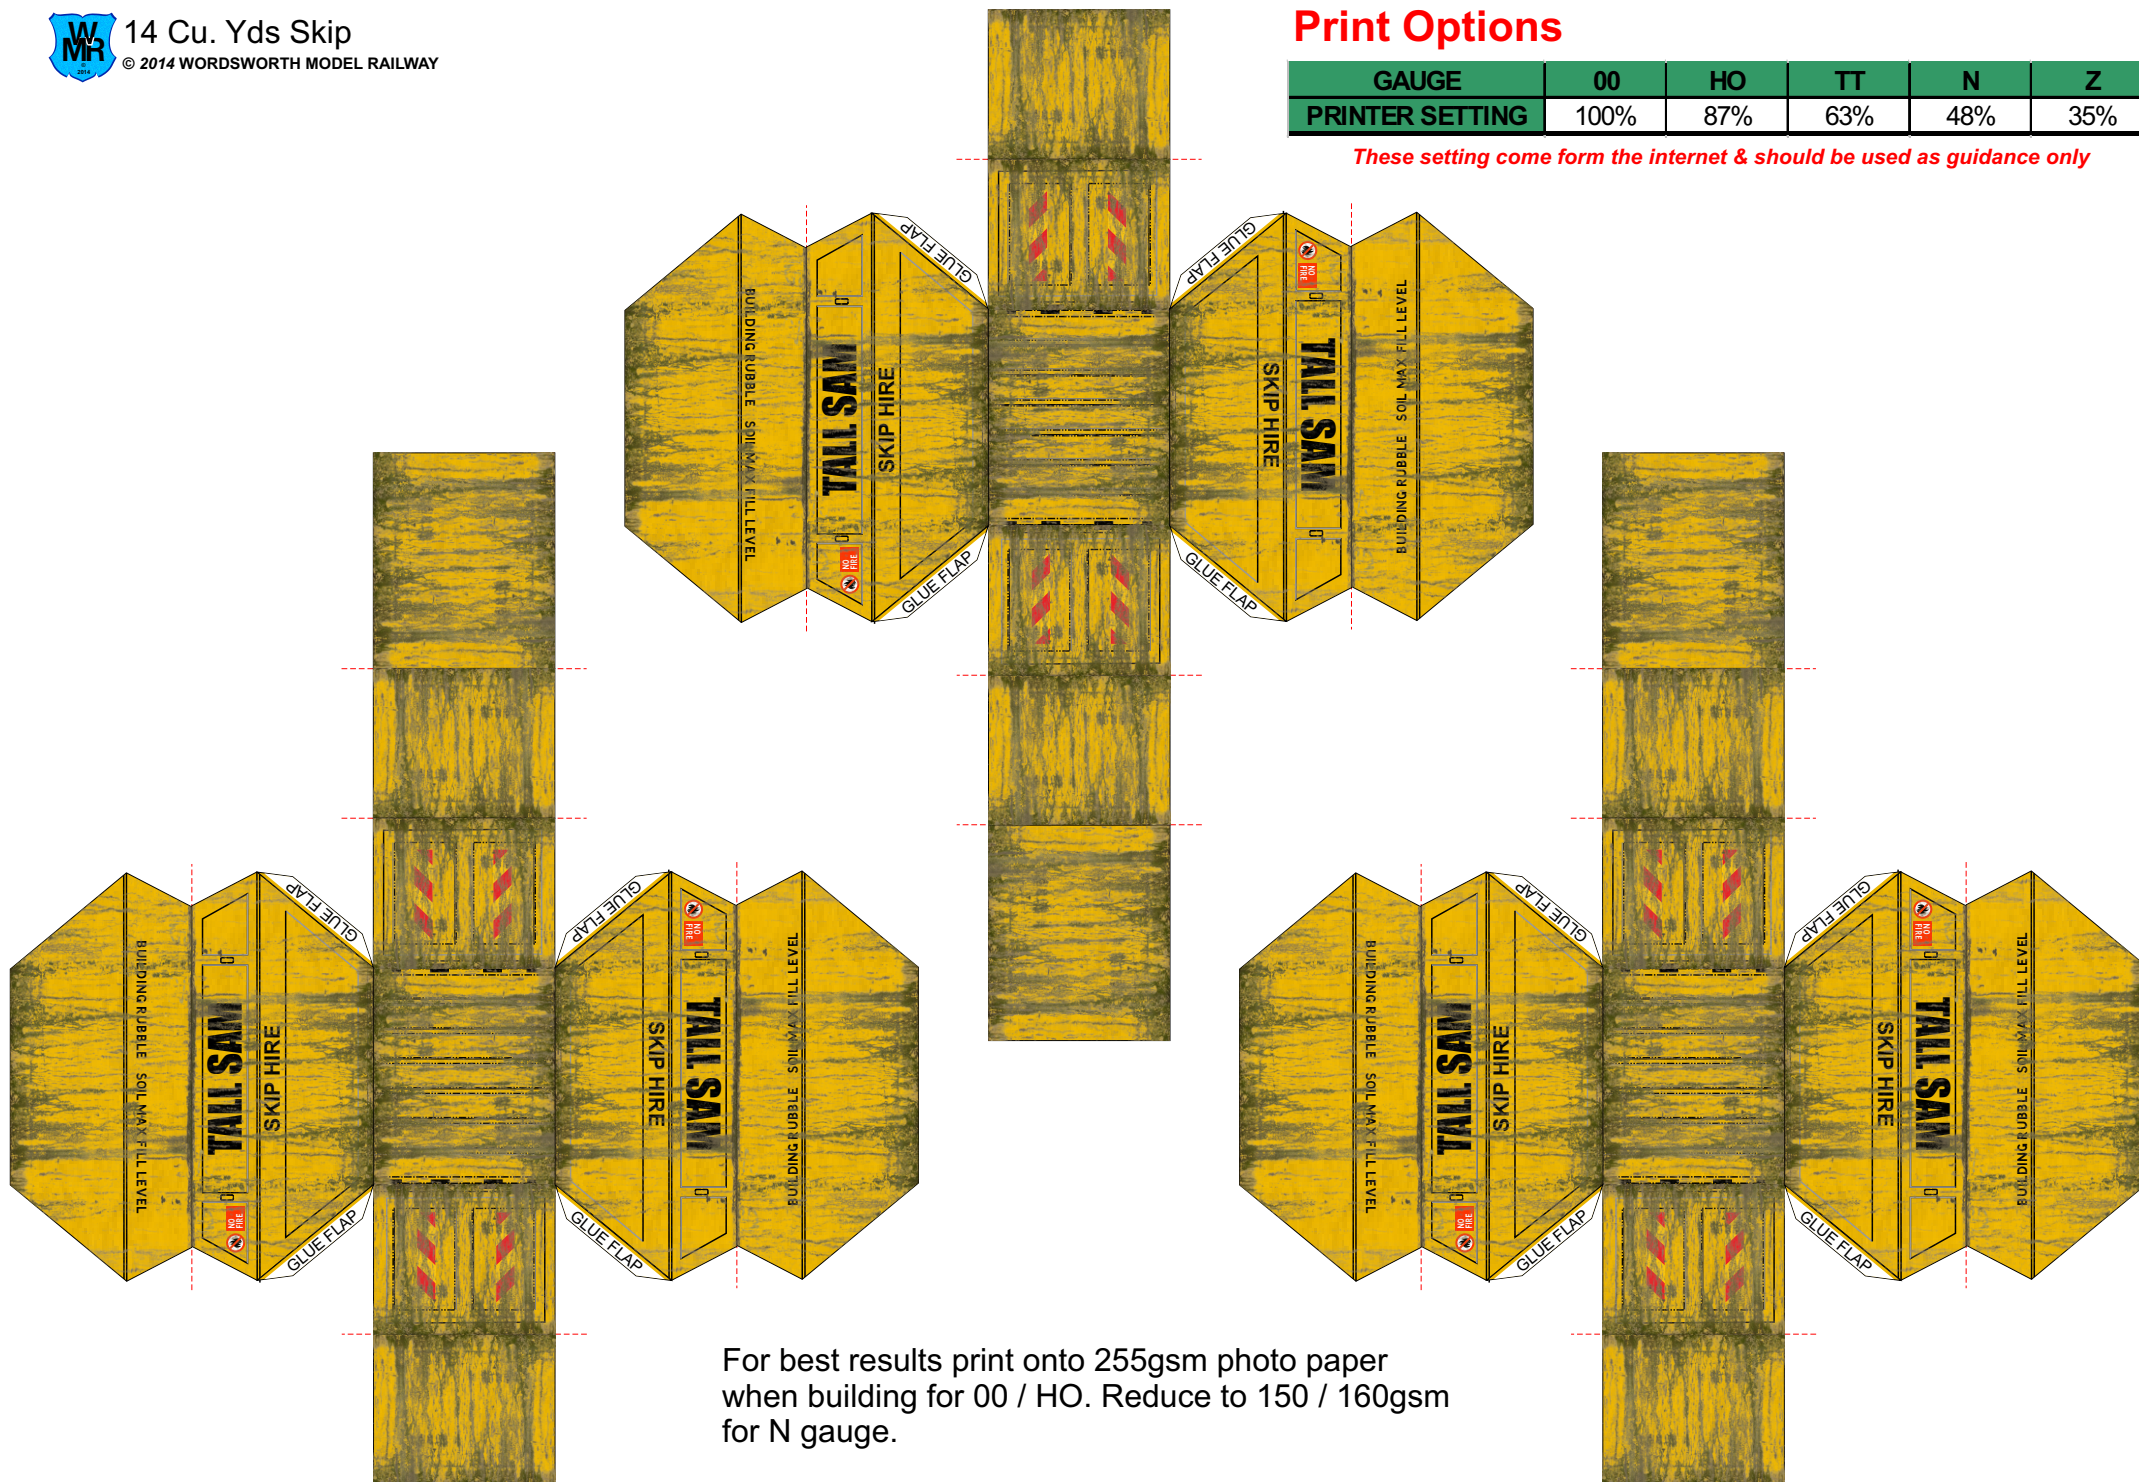

Print Options

GAUGE	00	HO	TT	N	Z
PRINTER SETTING	100%	87%	63%	48%	35%

These settings come from the internet & should be used as guidance only

For best results print onto 255gsm photo paper when building for 00 / HO. Reduce to 150 / 160gsm for N gauge.