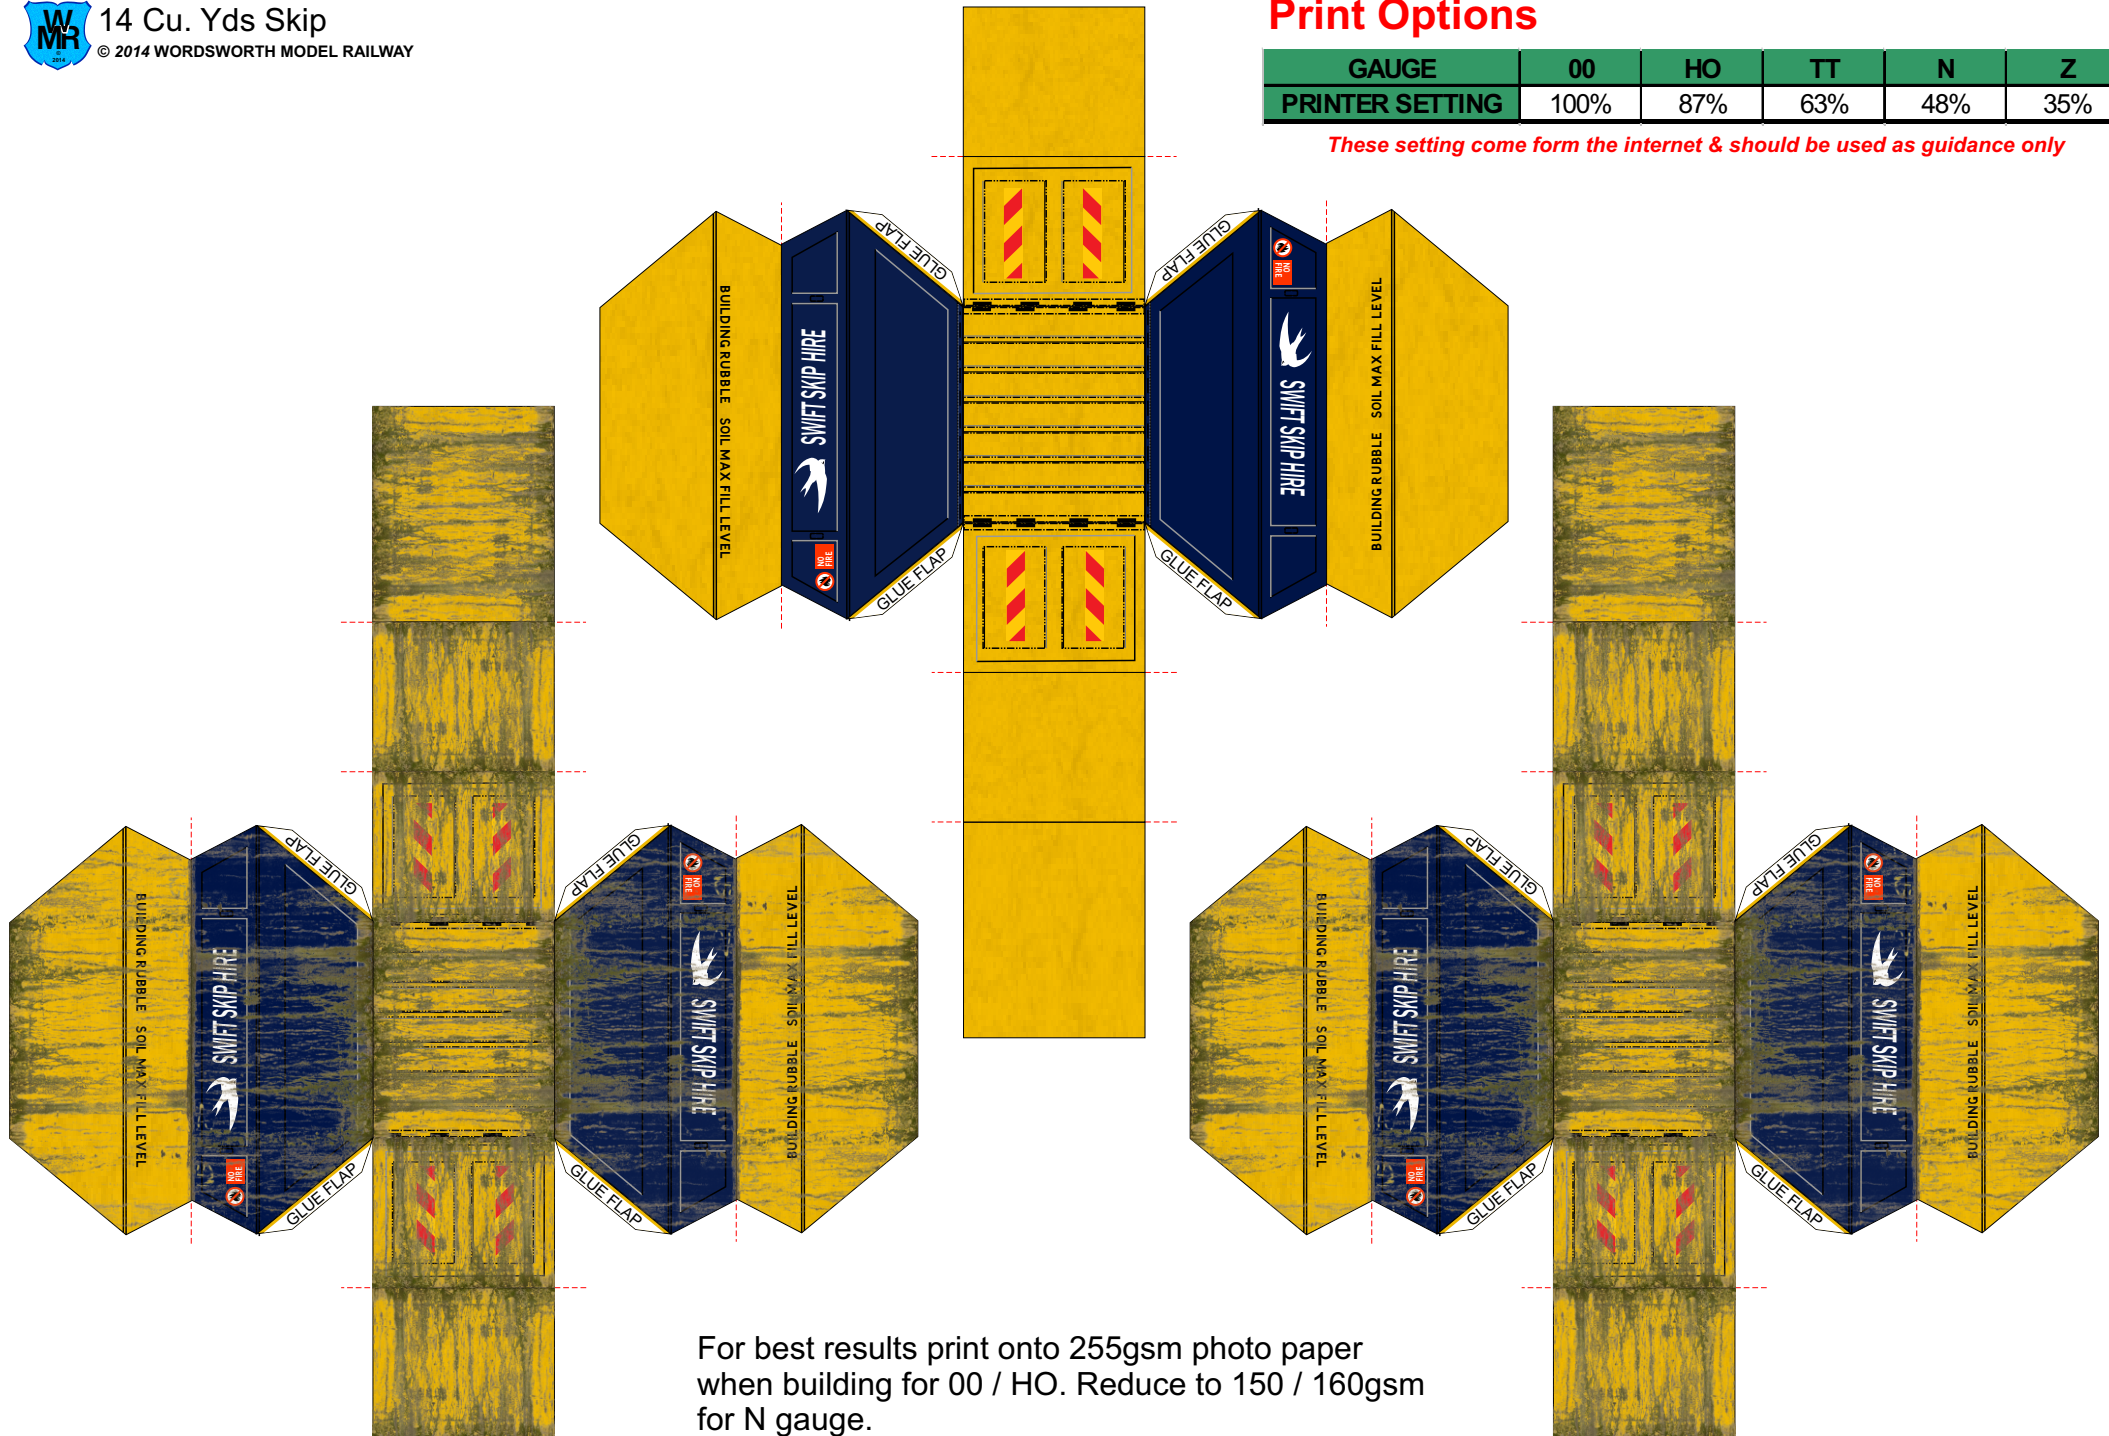

Print Options

GAUGE	00	HO	TT	N	Z
PRINTER SETTING	100%	87%	63%	48%	35%

These settings come from the internet & should be used as guidance only

For best results print onto 255gsm photo paper when building for 00 / HO. Reduce to 150 / 160gsm for N gauge.