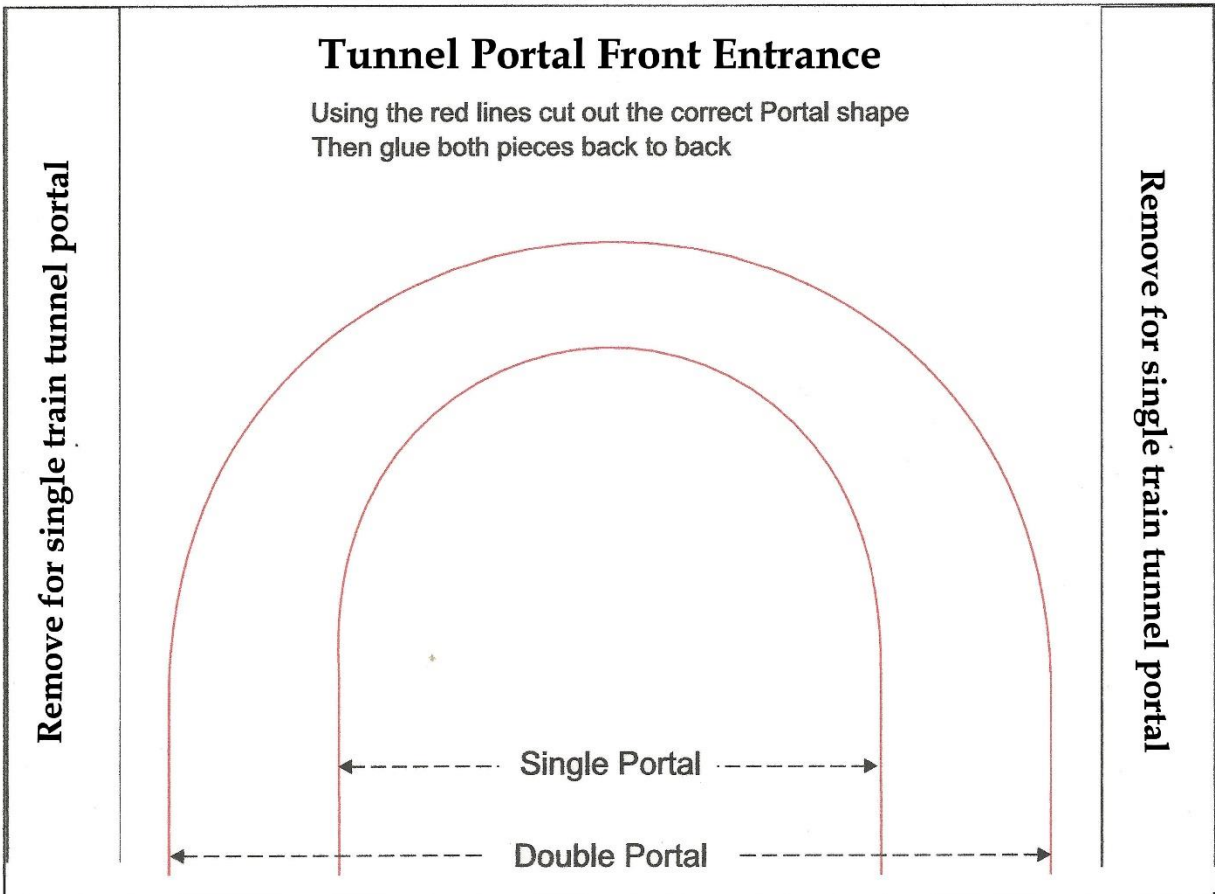

Sponsored By

www.kraffttrains.com

HO Scale

Signal or Dabble Train Tunnel Portals

Multicolored Stone

* [Click Here for Video Instructions](#) *

Brown Brick Stone

Grey Stone

Tunnel Portal front entrance

Right & Left Tunnel Portal Support

Right & Left Tunnel Portal Support

Cut at the line for
single train portal

Tunnel Portal over Hang

Cut at the line for
single train portal

Cut at the line for
single train portal

Tunnel Top Capping Covering

Cut at the line for
single train portal

Tunnel Support Caps

Tunnel Arch Former Covering