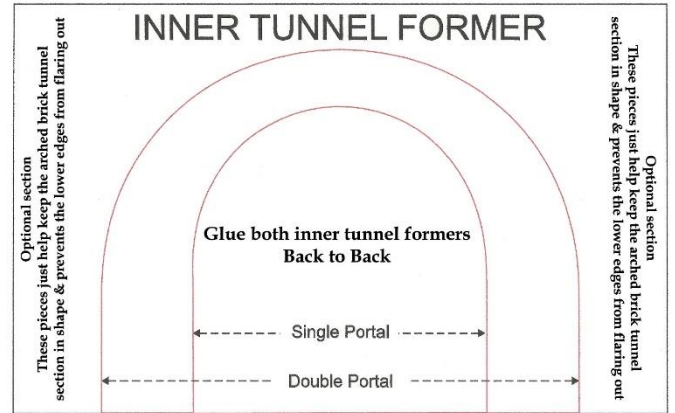

Sponsored By

www.kraffttrains.com

N Scale Signal or Dabble Train Tunnel Portals Grey Stone

* [Click Here for Video Instructions](#) *

Brown Brick Stone

Beige Tone Stones

Multicolored Stone

Click Images to download PDF File

*** For the best results print on 110 lb. printable card stock *
and set your printer on high quality printing
and set your printer settings to actual size**

Tunnel Portal front entrance

Tunnel Support Caps