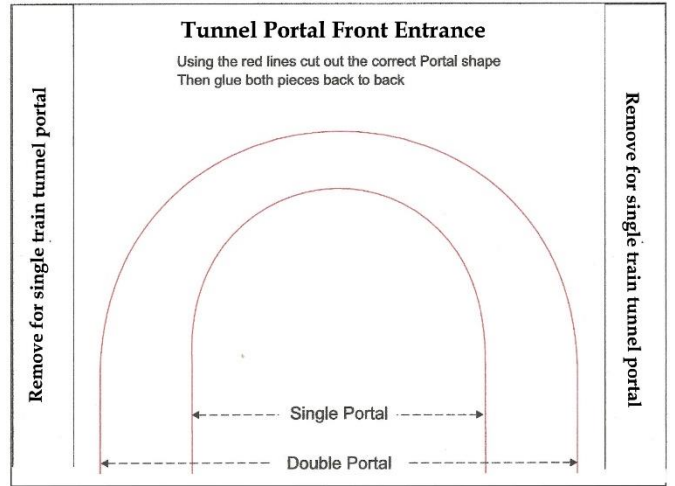

Sponsored By

www.kraffttrains.com

N Scale Signal or Dabble Train Tunnel Portals Grey Stone

* [Click Here for Video Instructions](#) *

Brown Brick Stone

Beige Tone Stones

Multicolored Stone

Click Images to download PDF File

*** For the best results print on 110 lb. printable card stock *
and set your printer on high quality printing
and set your printer settings to actual size**

Tunnel Portal front entrance

Tunnel Support Caps