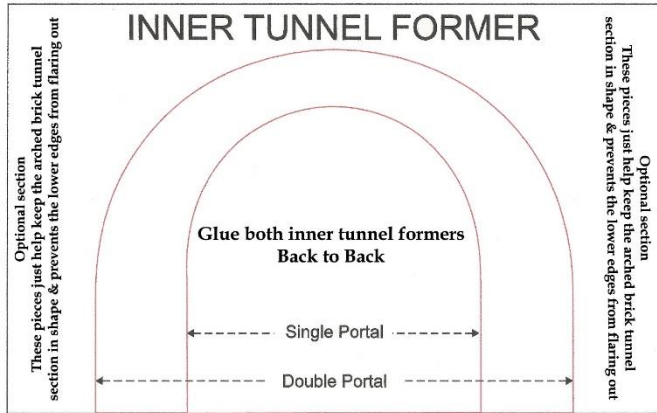

Sponsored By

www.kraffttrains.com

N Scale Signal or Dabble Train Tunnel Portals Grey Stone

* [Click Here for Video Instructions](#) *

Brown Brick Stone

Beige Tone Stones

Multicolored Stone

Click Images to download PDF File

*** For the best results print on 110 lb. printable card stock *
and set your printer on high quality printing
and set your printer settings to actual size**

Tunnel Portal front entrance

Tunnel Support Caps