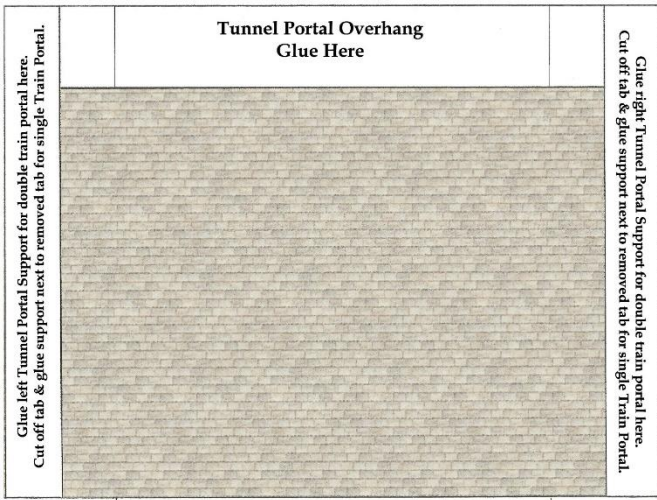

Tunnel Portal front entrance